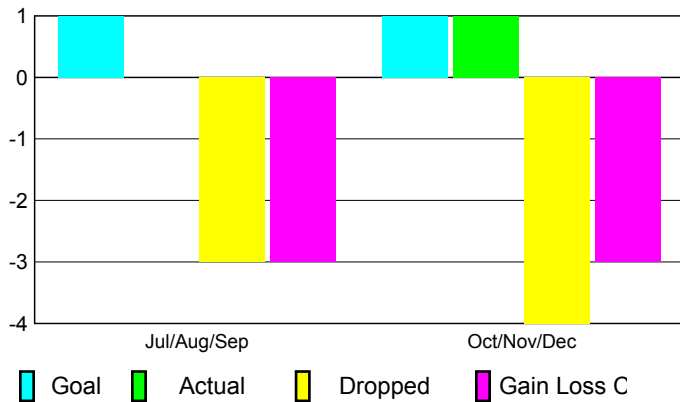

## CLUBS

**Club Results  
2010-2011**

**Clubs  
2009-2010**

Month	New Club Goal	Actual New Clubs	Actual Dropped Clubs	Gain/Loss of Clubs	Gain/Loss of Clubs
Jul/Aug/Sep	1	0	-3	-3	0
Oct/Nov/Dec	1	1	-4	-3	0
<b>Totals</b>	<b>2</b>	<b>1</b>	<b>-7</b>	<b>-6</b>	<b>0</b>

### Club Results 2010-2011

Goal, New, Dropped, Gain/Loss

### Comparison of Club Gain/Loss

Current Year Compared to the Previous Year