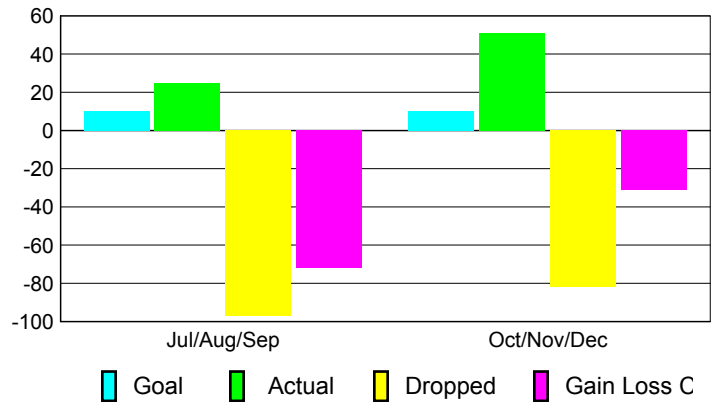

### YTD Status Quo Clubs 2010-2011

Status Quo Clubs Compared to Status Quo Members

## MEMBERSHIP

**Membership Results  
2010-2011**

**Membership  
2009-2010**

Month	Net Memb Goal	Actual New Memb	Actual Dropped Memb	Gain/Loss of Memb	Gain/Loss of Memb
Jul/Aug/Sep	10	25	-97	-72	-22
Oct/Nov/Dec	10	51	-82	-31	-33
<b>Totals</b>	<b>20</b>	<b>76</b>	<b>-179</b>	<b>-103</b>	<b>-55</b>

### Membership Results 2010-2011

Goal, New, Dropped, Gain/Loss

### Comparison of Membership Gain/Loss

Current Year Compared to the Previous Year